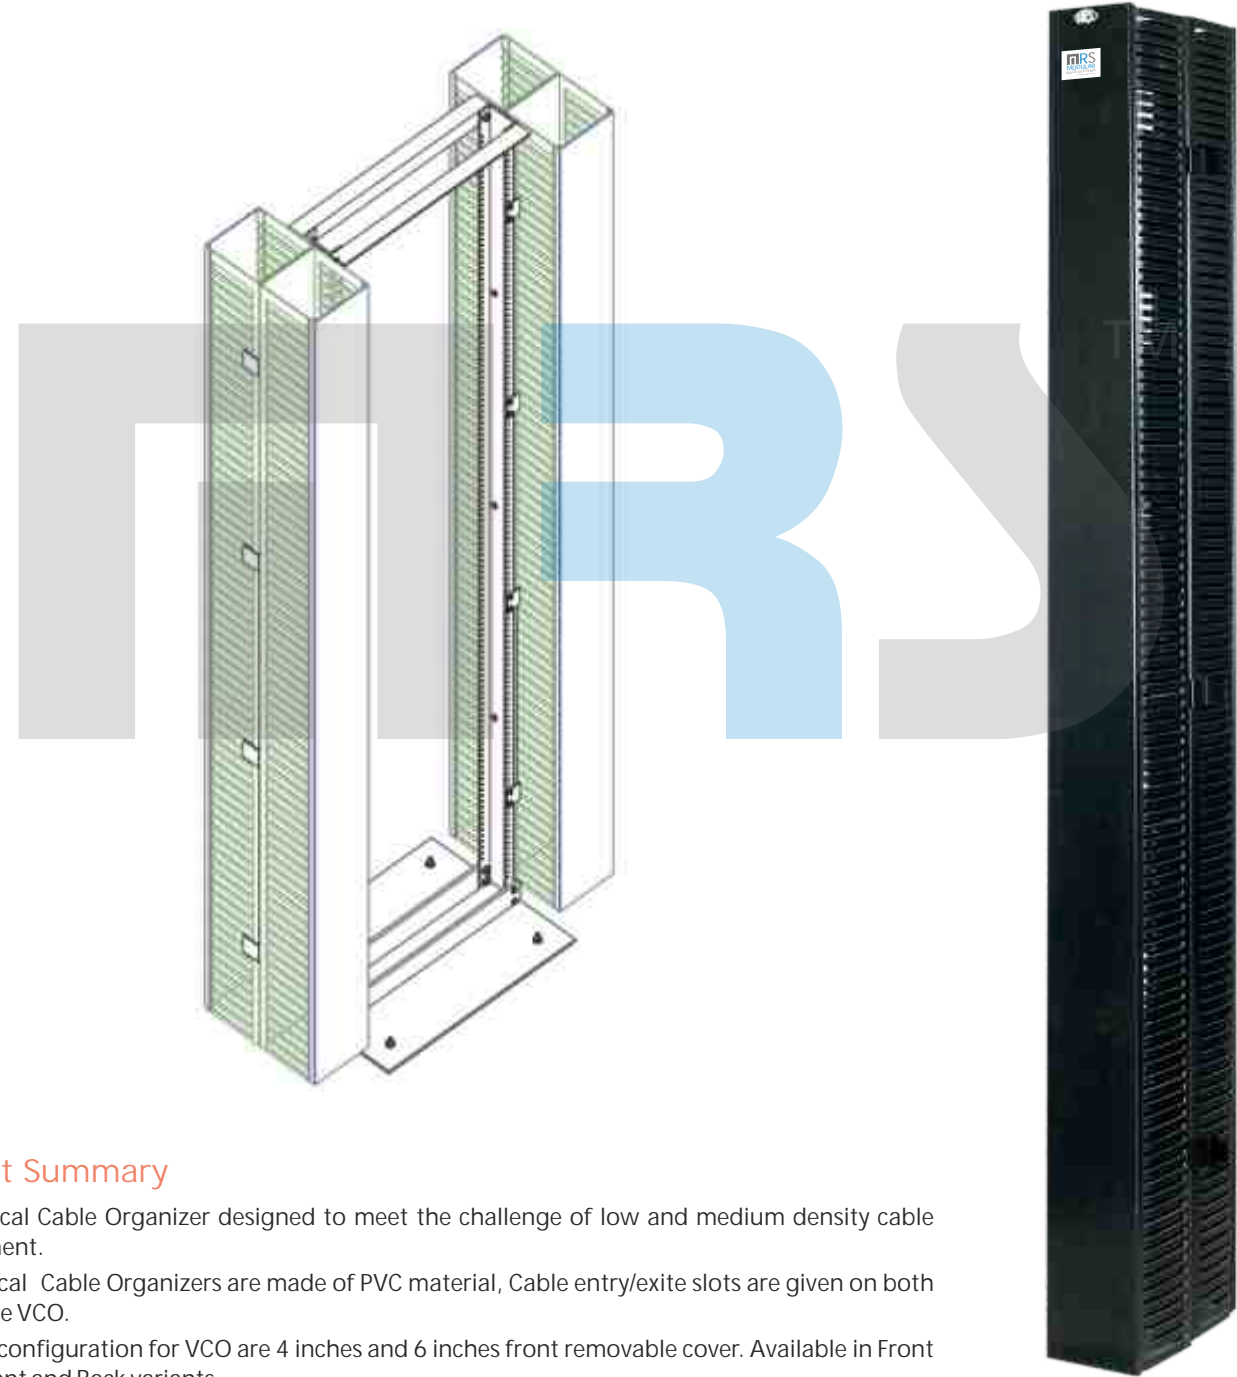

MRS Vertical Cable Organizer

Product Summary

MRS Vertical Cable Organizer designed to meet the challenge of low and medium density cable management.

MRS Vertical Cable Organizers are made of PVC material, Cable entry/exite slots are given on both sides of the VCO.

Standard configuration for VCO are 4 inches and 6 inches front removable cover. Available in Front only or Front and Back variants.

Part Code & Dimensions

Model	Height in U	Height(mm)	Width(Inches/mm)	Depth(Inches/mm)
VCO 4 Inches/Front &BACK	45U	2100	4/100	8/200
VCO 6 Inches/Front &BACK	45U	2100	6/150	12/300
VCO 4 Inches/Front	45U	2100	4/100	4/100
VCO 6 Inches/Front	45U	2100	6/150	6/150

1U-44.45 mm

MRS High Density Vertical Cable Organisers

Product Summary

MRS High Density Cable Organizer, Specially designed to meet the challenges of high density cable management due to increase on of Path panel per Rack and also introduction of angular jack panel.

Cable Organizer frame manufactured out of steel sheet punched, formed, welded and powder coated and Doors made of aluminum sheet punched formed and powder coated with highest quality standards to ensure highest quality product.